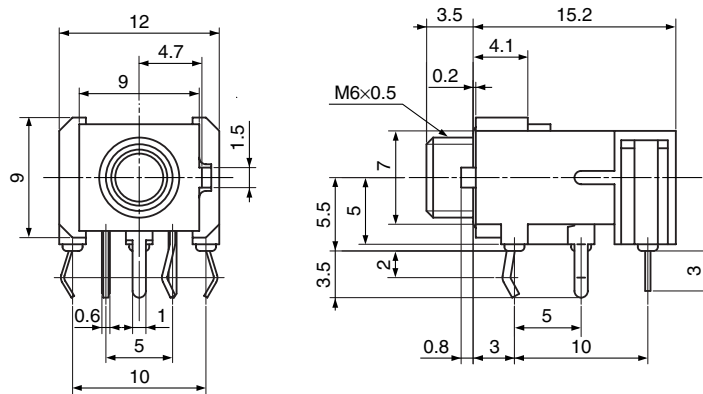

**HSJ0926-0160109**

**h=5.5(5) mm**

Sleeve	Stopper	①	②	③	④	⑤	⑥
D	Without	HSJ0922-0161109	HSJ0922-0161209	HSJ0922-0161309	HSJ0922-0161409	HSJ0922-0161509	HSJ0922-0161609
E	With	HSJ0926-0160109	HSJ0926-0160209	HSJ0926-0160309	HSJ0926-0160409	HSJ0926-0160509	HSJ0926-0160609
E	Without	HSJ0926-0161109	HSJ0926-0161209	HSJ0926-0161309	HSJ0926-0161409	HSJ0926-0161509	HSJ0926-0161609

※ In the case of h=5mm make a hole at brokenline.

**HSJ0927-0160109**

**h=5.5(5) mm**

Sleeve	Stopper	Switching Mode	①	②	③	④	⑤	⑥
D	Without	Shorted	HSJ0923-0161109	HSJ0923-0161209	HSJ0923-0161309	HSJ0923-0161409	HSJ0923-0161509	HSJ0923-0161609
E	With	Shorted	HSJ0927-0160109	HSJ0927-0160209	HSJ0927-0160309	HSJ0927-0160409	HSJ0927-0160509	HSJ0927-0160609
E	Without	Shorted	HSJ0927-0161109	HSJ0927-0161209	HSJ0927-0161309	HSJ0927-0161409	HSJ0927-0161509	HSJ0927-0161609

※ In the case of h=5mm make a hole at brokenline.