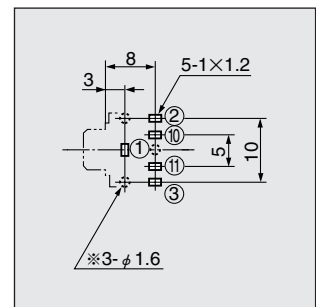

**HSJ0926-0160109**

**h=5.5(5) mm**

Sleeve	Stopper	①	②	③	④	⑤	⑥
D	Without	HSJ0922-0161109	HSJ0922-0161209	HSJ0922-0161309	HSJ0922-0161409	HSJ0922-0161509	HSJ0922-0161609
E	With	HSJ0926-0160109	HSJ0926-0160209	HSJ0926-0160309	HSJ0926-0160409	HSJ0926-0160509	HSJ0926-0160609
E	Without	HSJ0926-0161109	HSJ0926-0161209	HSJ0926-0161309	HSJ0926-0161409	HSJ0926-0161509	HSJ0926-0161609

※ In the case of h=5mm make a hole at brokenline.

**HSJ0927-0160109**

**h=5.5(5) mm**

Sleeve	Stopper	Switching Mode	①	②	③	④	⑤	⑥
D	Without	Shorted	HSJ0923-0161109	HSJ0923-0161209	HSJ0923-0161309	HSJ0923-0161409	HSJ0923-0161509	HSJ0923-0161609
E	With	Shorted	HSJ0927-0160109	HSJ0927-0160209	HSJ0927-0160309	HSJ0927-0160409	HSJ0927-0160509	HSJ0927-0160609
E	Without	Shorted	HSJ0927-0161109	HSJ0927-0161209	HSJ0927-0161309	HSJ0927-0161409	HSJ0927-0161509	HSJ0927-0161609

※ In the case of h=5mm make a hole at brokenline.