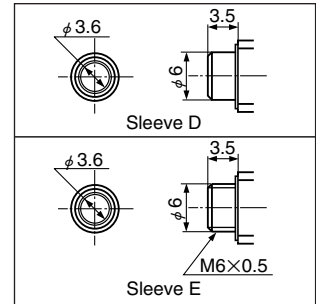

**HSJ0926-0160109**

**h=5.5(5) mm**

Sleeve	Stopper	①	②	③	④	⑤	⑥
D	Without	HSJ0922-0161109	HSJ0922-0161209	HSJ0922-0161309	HSJ0922-0161409	HSJ0922-0161509	HSJ0922-0161609
E	With	HSJ0926-0160109	HSJ0926-0160209	HSJ0926-0160309	HSJ0926-0160409	HSJ0926-0160509	HSJ0926-0160609
E	Without	HSJ0926-0161109	HSJ0926-0161209	HSJ0926-0161309	HSJ0926-0161409	HSJ0926-0161509	HSJ0926-0161609

※ In the case of h=5mm make a hole at brokenline.

**HSJ0927-0160109**

**h=5.5(5) mm**

Sleeve	Stopper	Switching Mode	①	②	③	④	⑤	⑥
D	Without	Shorted	HSJ0923-0161109	HSJ0923-0161209	HSJ0923-0161309	HSJ0923-0161409	HSJ0923-0161509	HSJ0923-0161609
E	With	Shorted	HSJ0927-0160109	HSJ0927-0160209	HSJ0927-0160309	HSJ0927-0160409	HSJ0927-0160509	HSJ0927-0160609
E	Without	Shorted	HSJ0927-0161109	HSJ0927-0161209	HSJ0927-0161309	HSJ0927-0161409	HSJ0927-0161509	HSJ0927-0161609

※ In the case of h=5mm make a hole at brokenline.