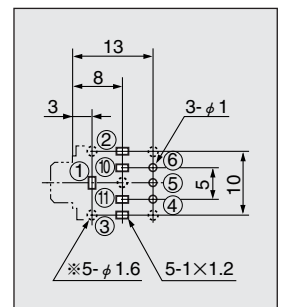

**HSJ0926-0160109**

**h=5.5(5) mm**

Sleeve	Stopper	①	②	③	④	⑤	⑥
D	Without	HSJ0922-0161109	HSJ0922-0161209	HSJ0922-0161309	HSJ0922-0161409	HSJ0922-0161509	HSJ0922-0161609
E	With	HSJ0926-0160109	HSJ0926-0160209	HSJ0926-0160309	HSJ0926-0160409	HSJ0926-0160509	HSJ0926-0160609
E	Without	HSJ0926-0161109	HSJ0926-0161209	HSJ0926-0161309	HSJ0926-0161409	HSJ0926-0161509	HSJ0926-0161609

※ In the case of h=5mm make a hole at brokenline.

**HSJ0927-0160109**

**h=5.5(5) mm**

Sleeve	Stopper	Switching Mode	①	②	③	④	⑤	⑥
D	Without	Shorted	HSJ0923-0161109	HSJ0923-0161209	HSJ0923-0161309	HSJ0923-0161409	HSJ0923-0161509	HSJ0923-0161609
E	With	Shorted	HSJ0927-0160109	HSJ0927-0160209	HSJ0927-0160309	HSJ0927-0160409	HSJ0927-0160509	HSJ0927-0160609
E	Without	Shorted	HSJ0927-0161109	HSJ0927-0161209	HSJ0927-0161309	HSJ0927-0161409	HSJ0927-0161509	HSJ0927-0161609

※ In the case of h=5mm make a hole at brokenline.