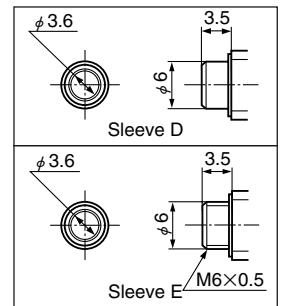

**HSJ0926-0160109**

**h=5.5(5) mm**

Sleeve	Stopper	①	②	③	④	⑤	⑥
D	Without	HSJ0922-0161109	HSJ0922-0161209	HSJ0922-0161309	HSJ0922-0161409	HSJ0922-0161509	HSJ0922-0161609
E	With	HSJ0926-0160109	HSJ0926-0160209	HSJ0926-0160309	HSJ0926-0160409	HSJ0926-0160509	HSJ0926-0160609
E	Without	HSJ0926-0161109	HSJ0926-0161209	HSJ0926-0161309	HSJ0926-0161409	HSJ0926-0161509	HSJ0926-0161609

※ In the case of h=5mm make a hole at brokenline.

**HSJ0927-0160109**

**h=5.5(5) mm**

Sleeve	Stopper	Switching Mode	①	②	③	④	⑤	⑥
D	Without	Shorted	HSJ0923-0161109	HSJ0923-0161209	HSJ0923-0161309	HSJ0923-0161409	HSJ0923-0161509	HSJ0923-0161609
E	With	Shorted	HSJ0927-0160109	HSJ0927-0160209	HSJ0927-0160309	HSJ0927-0160409	HSJ0927-0160509	HSJ0927-0160609
E	Without	Shorted	HSJ0927-0161109	HSJ0927-0161209	HSJ0927-0161309	HSJ0927-0161409	HSJ0927-0161509	HSJ0927-0161609

※ In the case of h=5mm make a hole at brokenline.