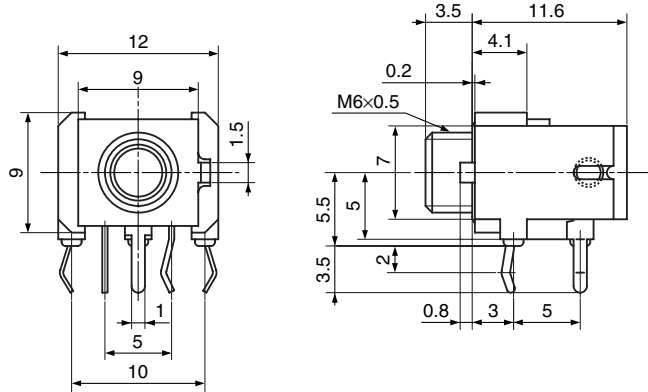

**HSJ0926-0160109**

**h=5.5(5) mm**

Sleeve	Stopper	①	②	③	④	⑤	⑥
D	Without	HSJ0922-0161109	HSJ0922-0161209	HSJ0922-0161309	HSJ0922-0161409	HSJ0922-0161509	HSJ0922-0161609
E	With	HSJ0926-0160109	HSJ0926-0160209	HSJ0926-0160309	HSJ0926-0160409	HSJ0926-0160509	HSJ0926-0160609
E	Without	HSJ0926-0161109	HSJ0926-0161209	HSJ0926-0161309	HSJ0926-0161409	HSJ0926-0161509	HSJ0926-0161609

※ In the case of h=5mm make a hole at brokenline.

**HSJ0927-0160109**

**h=5.5(5) mm**

Sleeve	Stopper	Switching Mode	①	②	③	④	⑤	⑥
D	Without	Shorted	HSJ0923-0161109	HSJ0923-0161209	HSJ0923-0161309	HSJ0923-0161409	HSJ0923-0161509	HSJ0923-0161609
E	With	Shorted	HSJ0927-0160109	HSJ0927-0160209	HSJ0927-0160309	HSJ0927-0160409	HSJ0927-0160509	HSJ0927-0160609
E	Without	Shorted	HSJ0927-0161109	HSJ0927-0161209	HSJ0927-0161309	HSJ0927-0161409	HSJ0927-0161509	HSJ0927-0161609

※ In the case of h=5mm make a hole at brokenline.